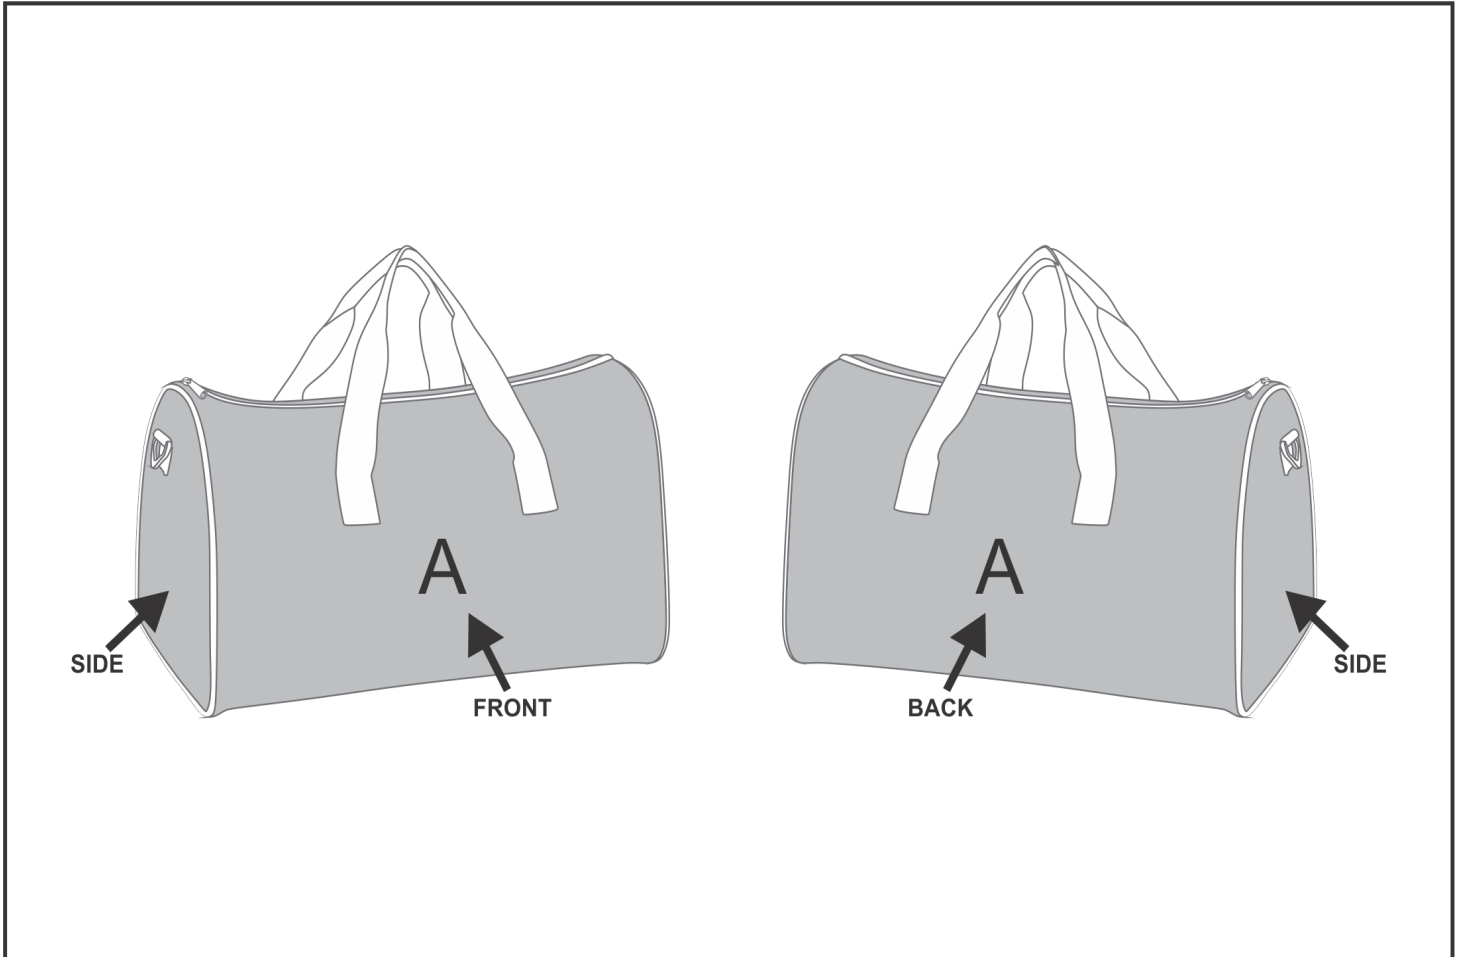

# BC-HP-32-G

Hoppla Kit Sports Bag

## Need to know:

Includes 1-Position Sublimation (setup fees apply)

- Please Note: We cannot guarantee 100% logo Alignment on all Brandable Panels.

## Branding Options:

Position	Branding Method (Branding Code)	No. of Colours	Dimension
A	Custom Sublimation A (CPSUB-A)	Full Colour	1192mm wide x 969mm high